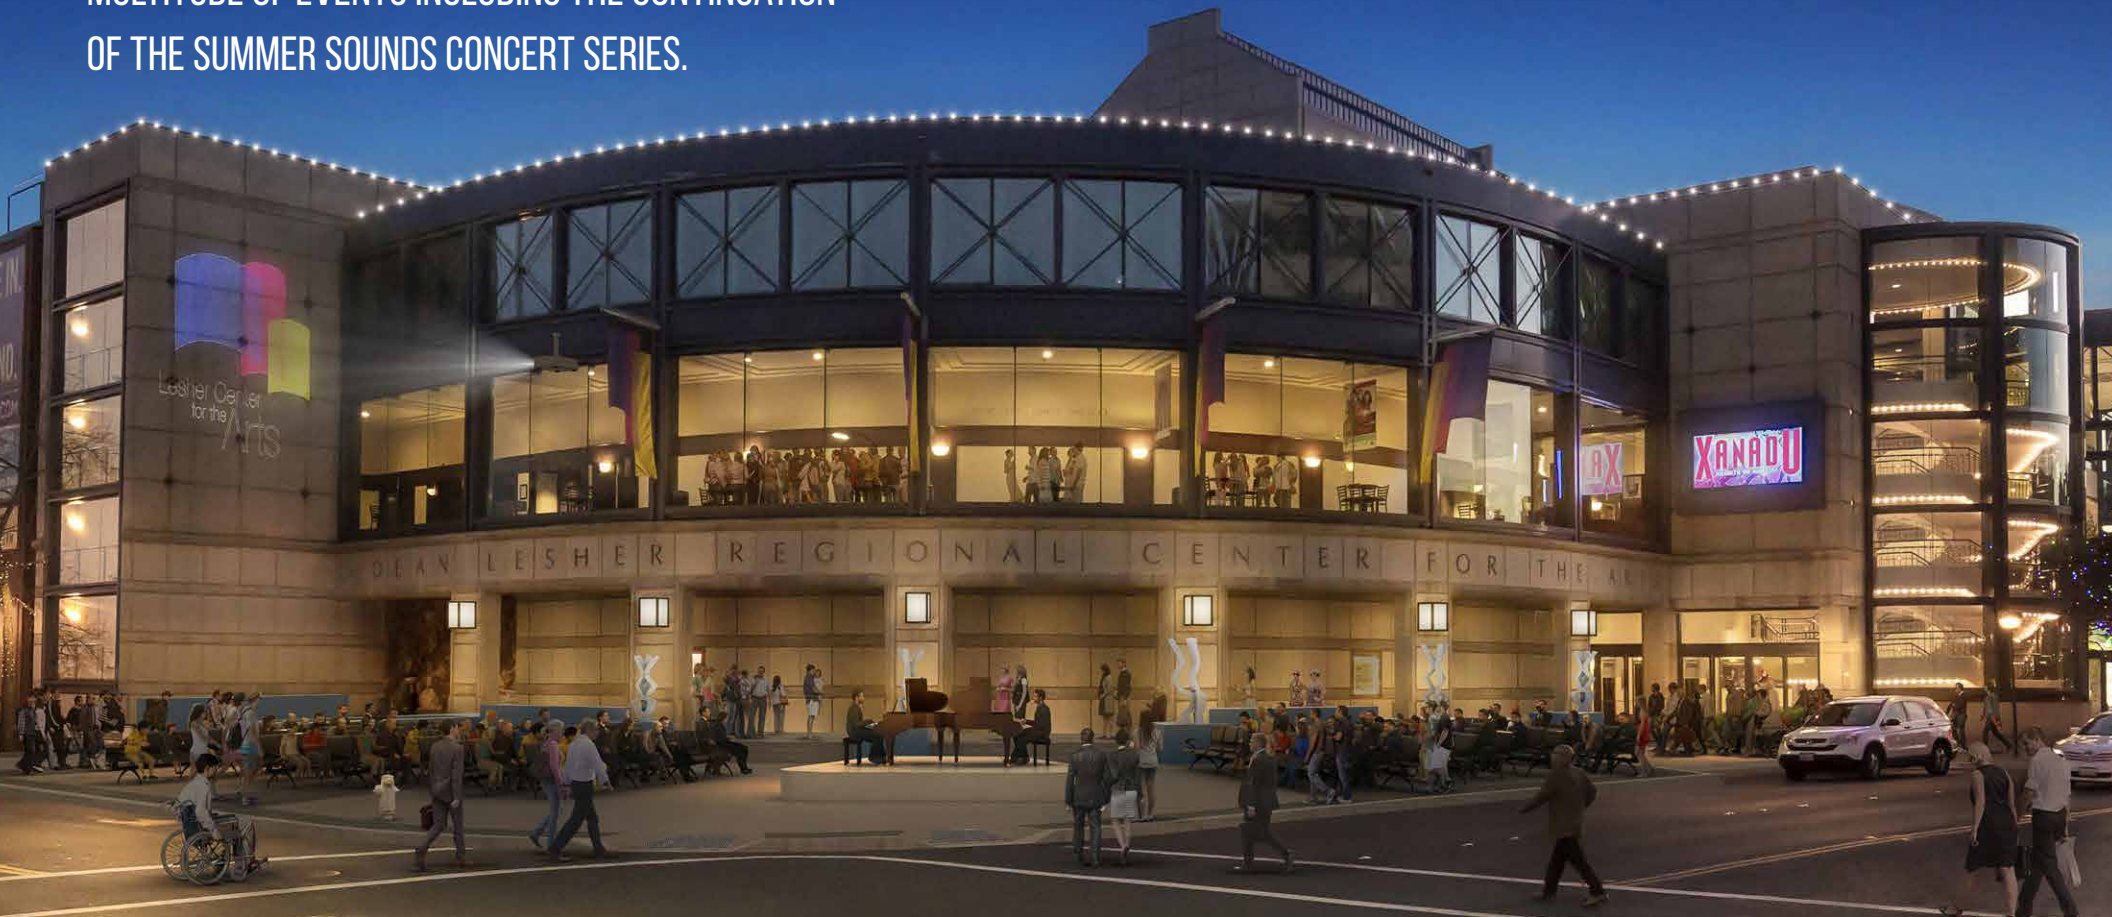

THE LESHER CENTER FOR THE ARTS

WILL BE EXPANDING THE PLAZA SPACE LOCATED DIRECTLY ACROSS THE STREET FROM GROWER'S SQUARE. THE **±2,000 SF OF NEW SPACE** WILL REINFORCE THE AREA AS THE CULTURAL HUB OF WALNUT CREEK. THE PROGRAMMABLE PUBLIC SPACE WILL ALLOW TENANT'S AT GROWER'S SQUARE TO ENJOY AND PARTICIPATE IN A MULTITUDE OF EVENTS INCLUDING THE CONTINUATION OF THE SUMMER SOUNDS CONCERT SERIES.

GROWERS
square walnut creek

FOR MORE INFORMATION
PLEASE CONTACT

BRECK LUTZ BLUTZ@NGKF.COM
925.974.0109 | CA RE LICENSE #00936859

KNUTE BUCKLEW KBUCKLEW@NGKF.COM
925.974.0240 | CA RE LICENSE #01332731

DANNY BARTZ DBARTZ@NGKF.COM
925.974.0231 | CA RE LICENSE #01971819